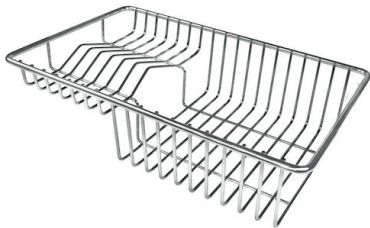

Stainless Steel dishes holder
8100 303
* only in combination with the accessory
8644 101