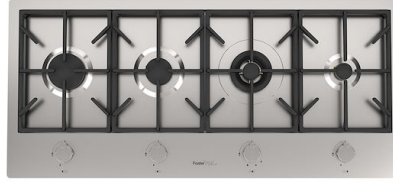

Twin Chopping Board
8644 101

Waste disposer throat PVD Copper
8669 048

White bowl
8153 100

RECOMMENDED PAIRINGS

Faucet Ponza
8497 025

Milano Cooktop 4 burners inLine
7640 900